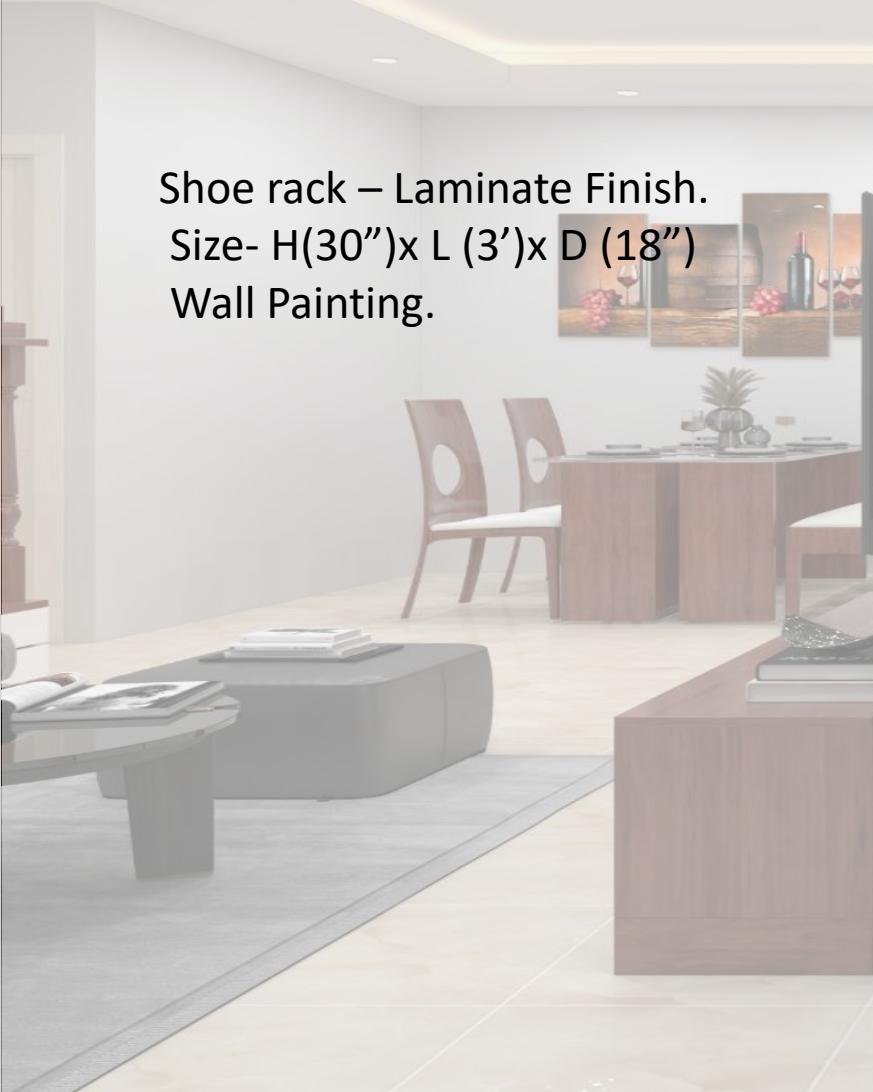

WELCOME TO

FINAL TOUCH

Creations

FINAL TOUCH

Creations

1BHK :- 5.5 Lac

1 BEDROOM + LIVING + DINNING + KITCHEN

FOYER SPACE

Shoe rack – Laminate Finish.
Size- H(30")x L (3')x D (18")
Wall Painting.

LIVING SPACE

Sofa set:-L-Shape Leatherette Fabric Finish 5 Seater.

Wallpaper:- Backside of sofa set wall.

Tv unit:- Laminate Finish.

Size-H(6')x L(5')x D(12")

Dinning Table:- 4 Seater Wooden Chair with Table.

Puja Unit:- Laminate Finish with WPC Jali Cutting.

Size- H(5')XL(30")x D(16")

KITCHEN

Modular Kitchen:- L-Shape

Laminate Finish.

Base unit - Cutlery, Cup & Saucer
&

Tv unit:- Laminate finish.- H(10")XL(4')x D(10")

Wardrobe:- Openable Door with Laminate Finish. H(9')x L(6')x D(2')

Door:- Panelling & Laminate pasting in both side of Door.

Bathroom Door:- Panelling, Inside room Laminate pasting & other side PVC pasting in Door.